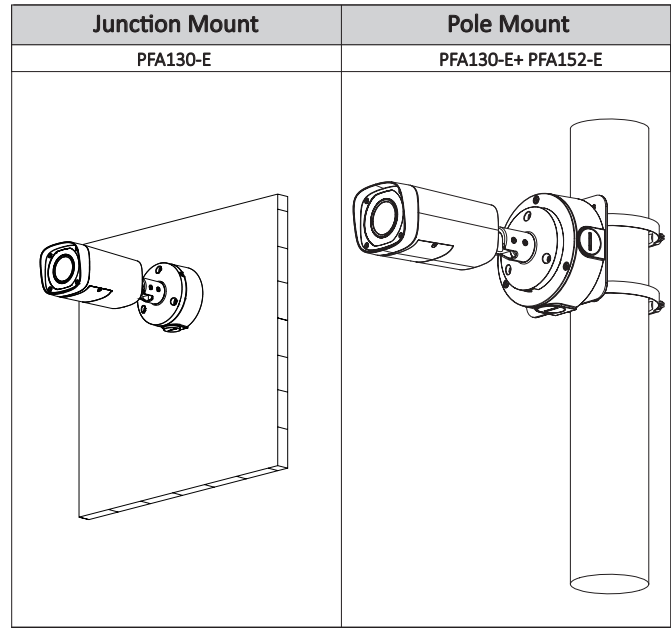

Construction

| | |
|--------------|---------------------------------------|
| Casing | Metal |
| Dimensions | 72mm×80mm×212.8mm (2.8" x 3.1"x 8.4") |
| Net Weight | 0.685Kg (1.51lb) |
| Gross Weight | 0.86Kg (1.90lb) |

Accessories

Optional:

PFA130-E
Junction Box

PFA152-E
Pole mount

Dimensions (mm/inch)