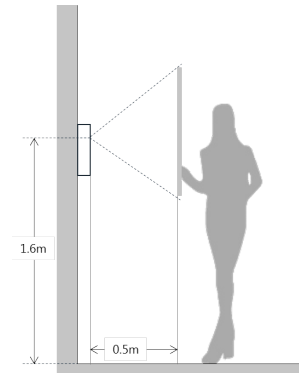

Relative Humidity	10%~90%RH
Dimensions	141.0mm×100.0mm×16.8mm
Weight	0.4Kg

Dimensions

View Area

Application