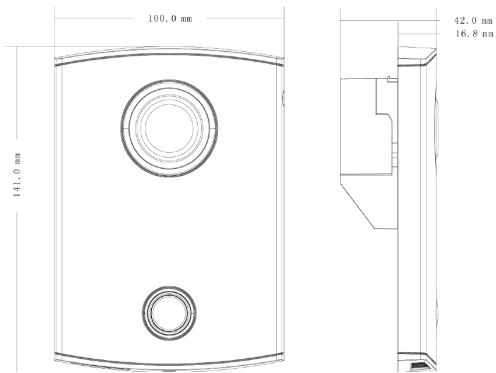

Operation Mode

Keypad	Single Mechanical Button
--------	--------------------------

Interface

Door Control	1
Alarm In	2(1ch unlock button, 1ch feedback)
Tamper Switch	1

General

Ingress Protection	IP54
Installation	Flush
Material	Plastic
Power	DC 24V
Power Consumption	Standby ≤1W, Work ≤4W
Working Temperature	-30°C~+60°C

Relative Humidity	10%~90%RH
Dimensions	141.0mm×100.0mm×16.8mm
Weight	0.4Kg

Dimensions

View Area

Application