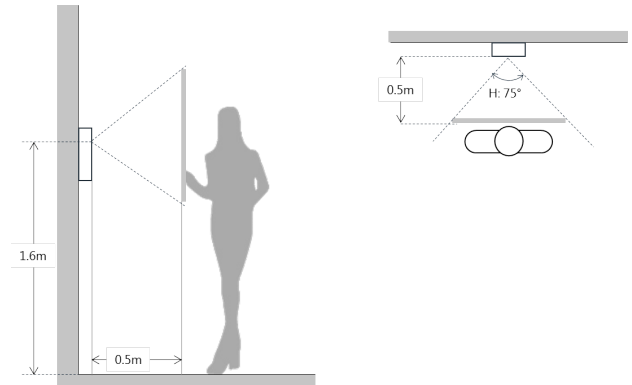

Network

Ethernet	10M/100Mbps
Network Protocol	TCP/IP

General

Ingress Protection	IP54
Tamper Switch	1
Installation	Flush
Material	Aluminum
Power	DC 12V
Power Consumption	Standby ≤1W, Work ≤10W
Working Temperature	-40°C~+60°C
Relative Humidity	10%~90%RH
Dimensions	151.0mm×376.0mm×59.1mm
Weight	1.6Kg

Dimensions

View Area

Application