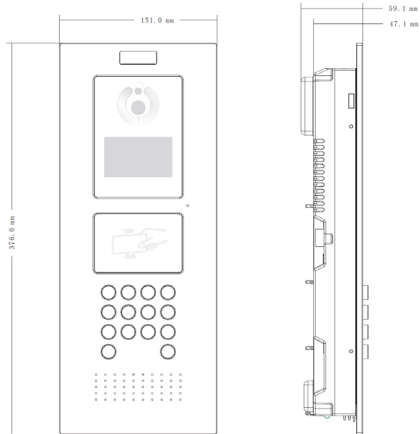

Audio

Audio Compression	G.711
Audio Input	Omnidirectional Mic
Audio Output	Built-in Speaker
Bidirectional Talk	Support Dual-way Bidirectional talk

Display

LCD Screen	3" STN 128x64
------------	---------------

Operation Mode

Keypad	Mechanical Button
Reader	Mifare Card

Approaching Induction

Body approaching	-
------------------	---

Interface

Door Control	1
--------------	---

Alarm In	2(1ch unlock button, 1ch feedback)
RS485	1

Network

Ethernet	10M/100Mbps
Network Protocol	TCP/IP

General

Ingress Protection	IP54
Tamper Switch	1
Installation	Flush
Material	Aluminum
Power	DC 12V
Power Consumption	Standby ≤1W, Work ≤10W
Working Temperature	-40°C~+60°C
Relative Humidity	10%~90%RH
Dimensions	151.0mm×376.0mm×59.1mm
Weight	1.6Kg

Dimensions

View Area

Application