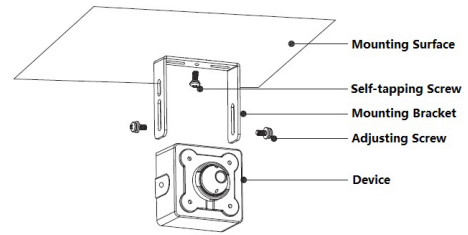

### Construction

Casing	Metal
Dimensions	30mm×31mm×32.4mm(1.18"×1.22"×1.28")
Net Weight	0.40Kg (0.88lb)
Gross Weight	0.47Kg (1.03lb)

**Ordering Information**

Type	Part Number	Description
4MP Camera Lens Unit	IPC-HUM8431-L5	4MP Rectangular Pinhole Lens with 8 meters Cable
Accessories (Required)	DH-IPC-HUM8431P-E1	4MP Covert Pinhole Network Camera Main Box, PAL
	DH-IPC-HUM8431N-E1	4MP Covert Pinhole Network Camera Main Box, NTSC
	IPC-HUM8431P-E1	4MP Covert Pinhole Network Camera Main Box, PAL
	IPC-HUM8431N-E1	4MP Covert Pinhole Network Camera Main Box, NTSC

Link: [http://www.dahuasecurity.com/products\\_category/4-megapixel-4281.html](http://www.dahuasecurity.com/products_category/4-megapixel-4281.html)

**Installation**

**Dimensions (mm/inch)**