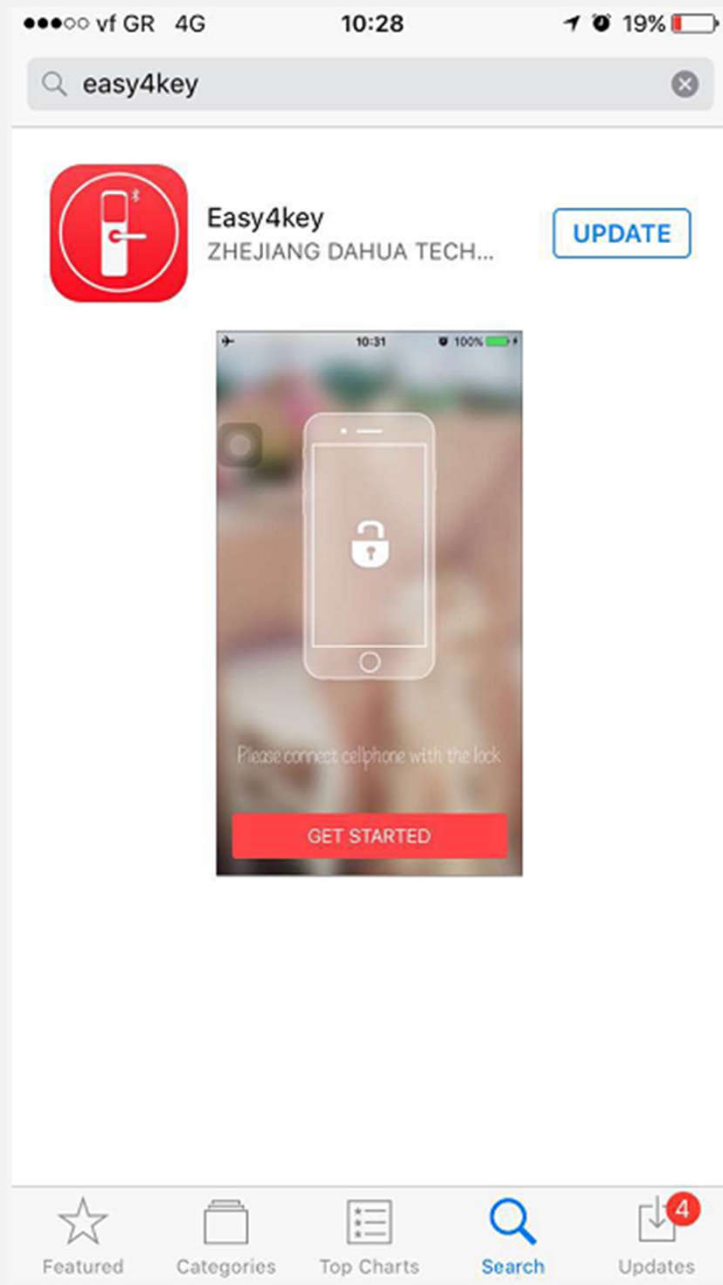

Easy4key

Easy4key can implement Bluetooth unlock , it is a eKey of your smart lock.
You can use it to access or share a access code to your friends.

Easy to connect to your locks.

You can share a temporary passcode to your guest.

Your key is below

Shake to unlock

Try to search.