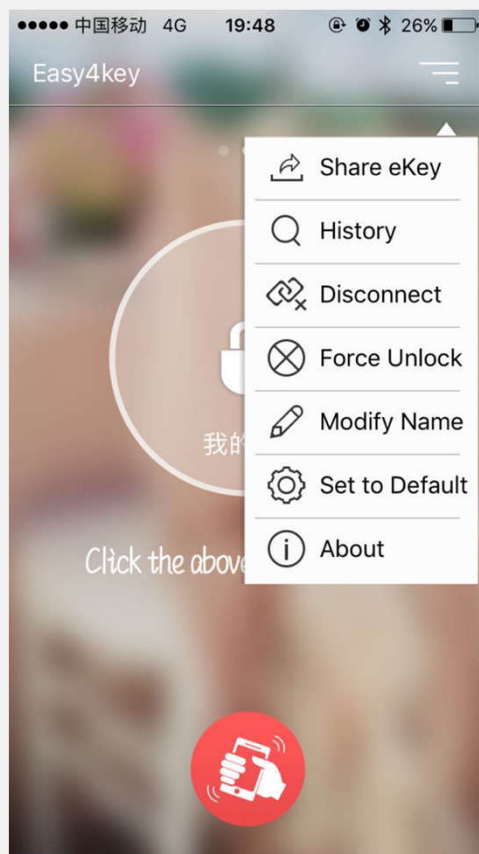

Easy4key

Easy4key can implement Bluetooth unlock , it is a eKey of your smart lock.
You can use it to access or share a access code to your friends.

Easy to connect to your locks.

You can share a temporary passcode to your guest.

Your key is below

Shake to unlock

Try to search.