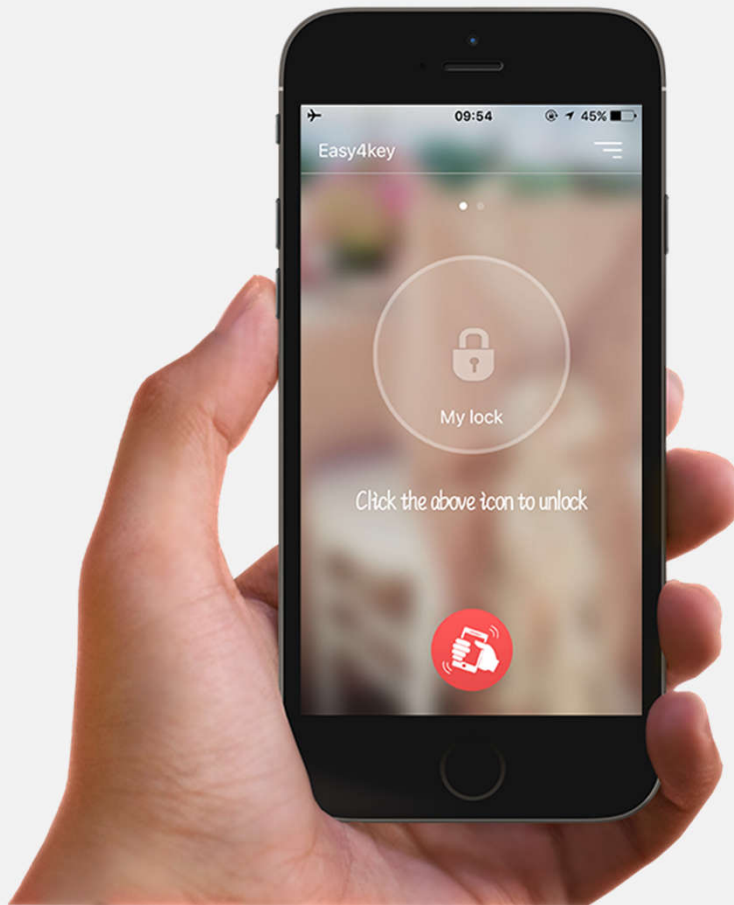

Easy4key

Easy4key can implement Bluetooth unlock , it is a eKey of your smart lock.
You can use it to access or share a access code to your friends.

Easy to connect to your locks.

You can share a temporary passcode to your guest.

Your key is below

Shake to unlock

Try to search.