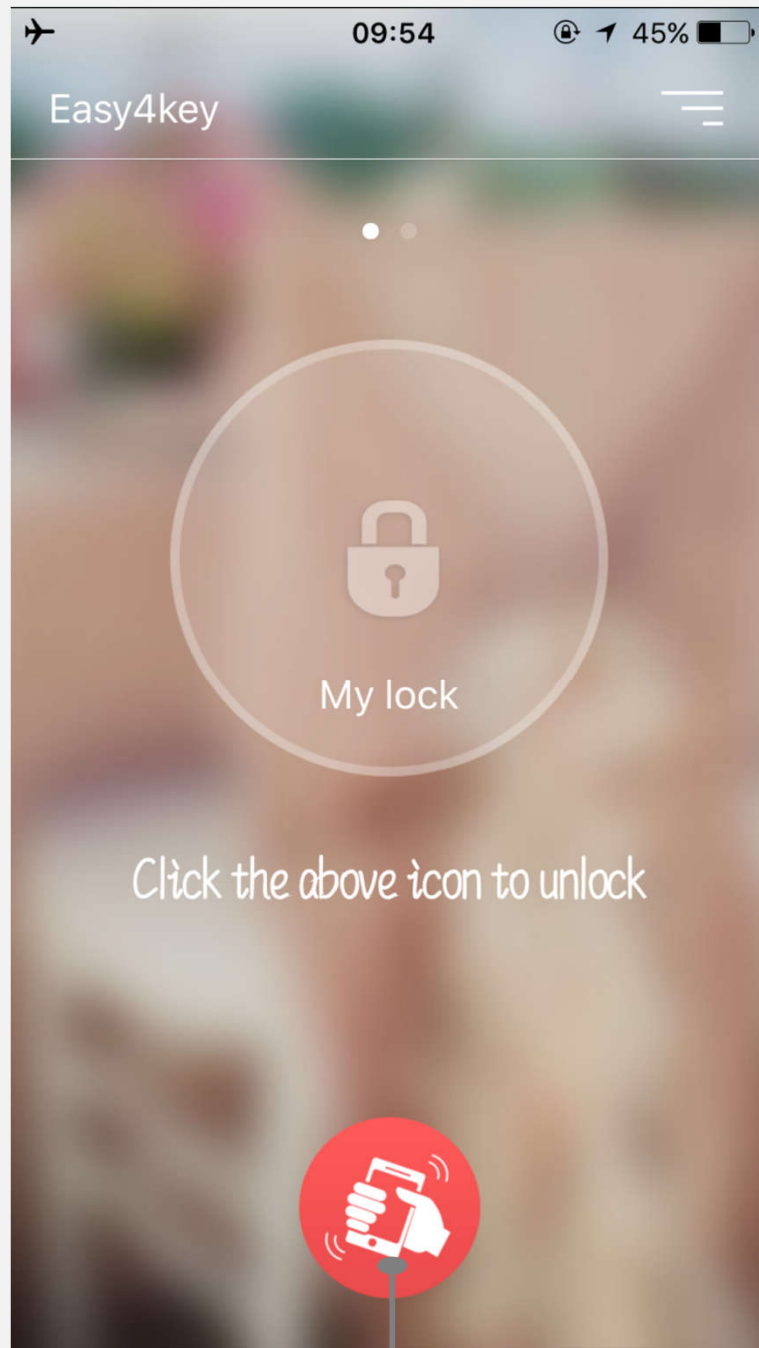

Easy4key

Easy4key can implement Bluetooth unlock , it is a eKey of your smart lock.
You can use it to access or share a access code to your friends.

Easy to connect to your locks.

You can share a temporary passcode to your guest.

Your key is below

Shake to unlock

Try to search.