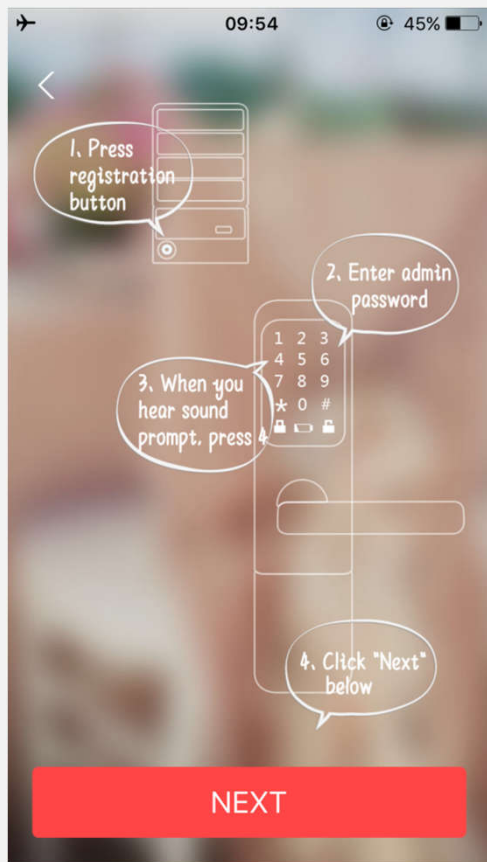

Easy4key

Easy4key can implement Bluetooth unlock , it is a eKey of your smart lock.
You can use it to access or share a access code to your friends.

Easy to connect to your locks.

You can share a temporary passcode to your guest.

Your key is below

Shake to unlock

Try to search.