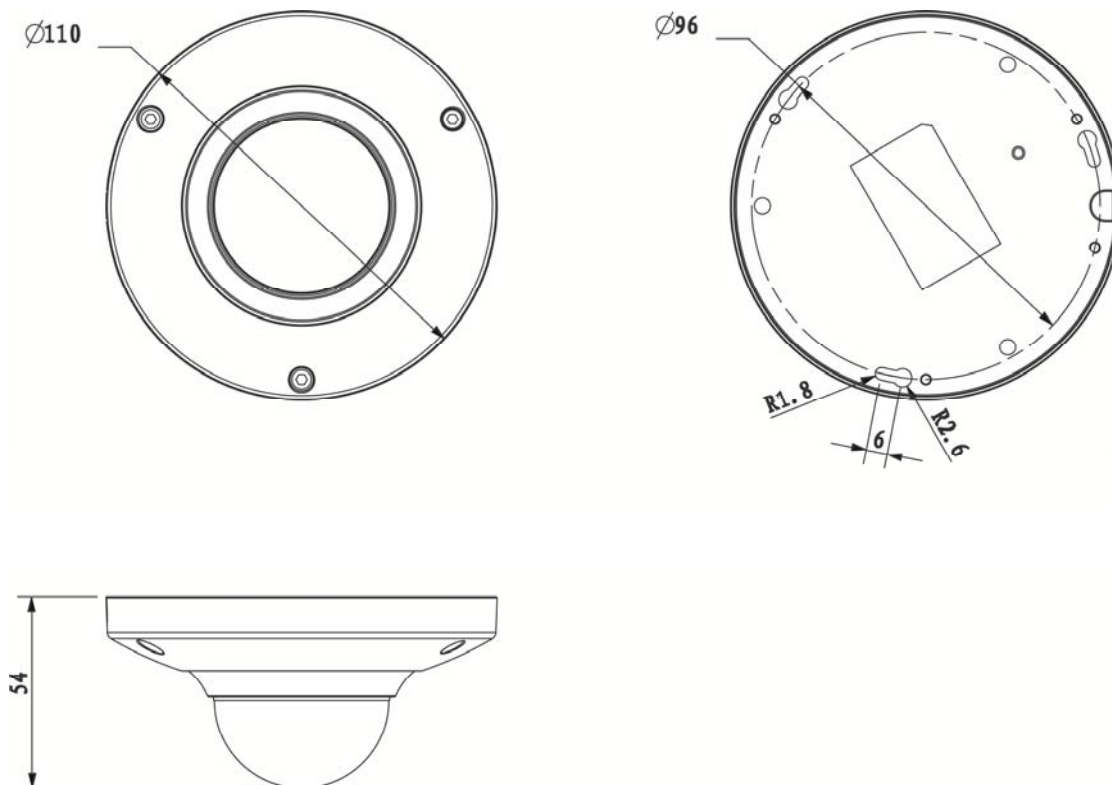

DH-CA-DB480C

Dimensions (mm)

Accessories (optional)

PFA131	PFA123	PFA151	PFA152	PFB200W

Dahua Technology Co., Ltd.

1187 BinAn Road, Binjiang District, Hangzhou, China

Tel: +86-571-87688883

Fax: +86-571-87688815

Email: overseas@dahuatech.com

www.dahuatech.com

*Design and specifications are subject to change without notice.

© 2013 Dahua Technology Co., Ltd.