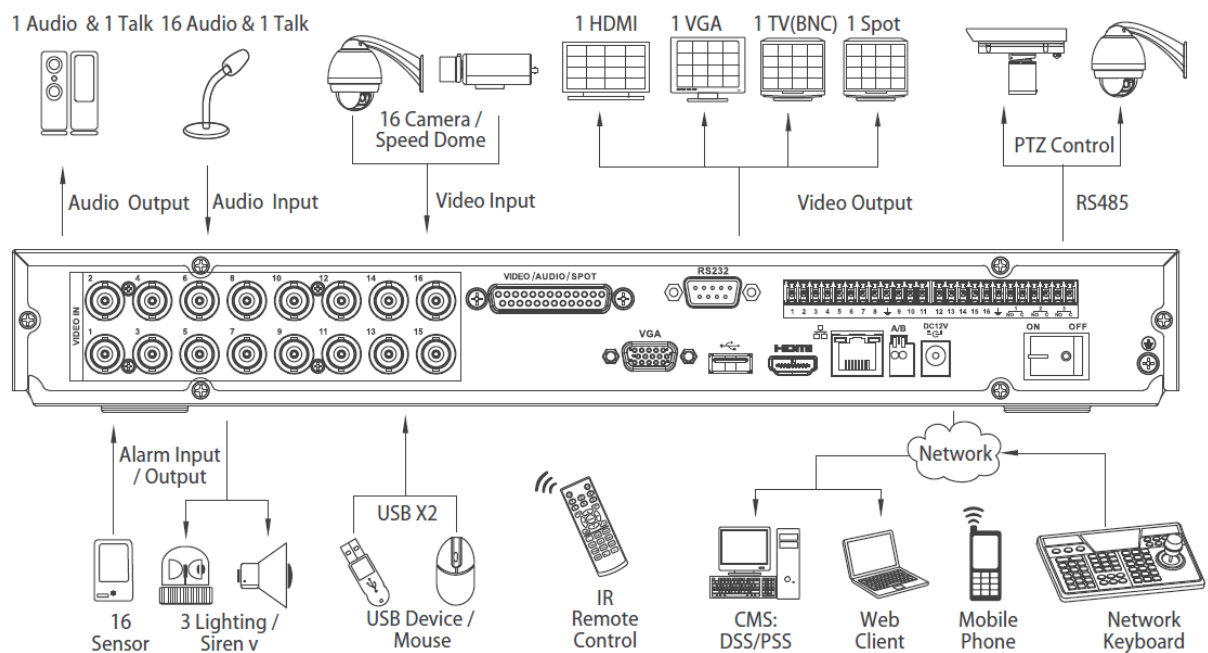

DH-DVR2108/2116HE-V2

Network	
Ethernet	RJ-45 port (10/100M)
Network Functions	HTTP, IPv4/IPv6, TCP/IP, UPNP, RTSP, UDP, SMTP, NTP, DHCP, DNS, PPPOE, DDNS, FTP, IP Filter, SNMP, P2P
Max. User Access	128 users
Smart Phone	iPhone, iPad, Android, Windows Phone
Storage	
Internal HDD	1 SATA port, up to 4TB
Auxiliary Interface	
USB Interface	2 ports (1 Rear), USB2.0
RS485	PTZ control
General	
Power Supply	DC12V/2A
Power Consumption	10W(without HDD)
Working Environment	-10°C ~ +55°C / 10%~90%RH / 86~106kpa
Dimension(W×D×H)	Mini 1U, 325mm×255mm×55mm
Weight	1.5KG(without HDD)

System Connection

*Takes DVR2116HE-V2 as an example

Dahua Technology Co., Ltd.

1199' BinAn Road, Binjiang District, Hangzhou, China

Tel: +86-571-87688883

Fax: +86-571-87688815

Email: overseas@dahuatech.com

www.dahuatech.com

*Design and specifications are subject to change without notice.

© 2014 Dahua Technology Co., Ltd.